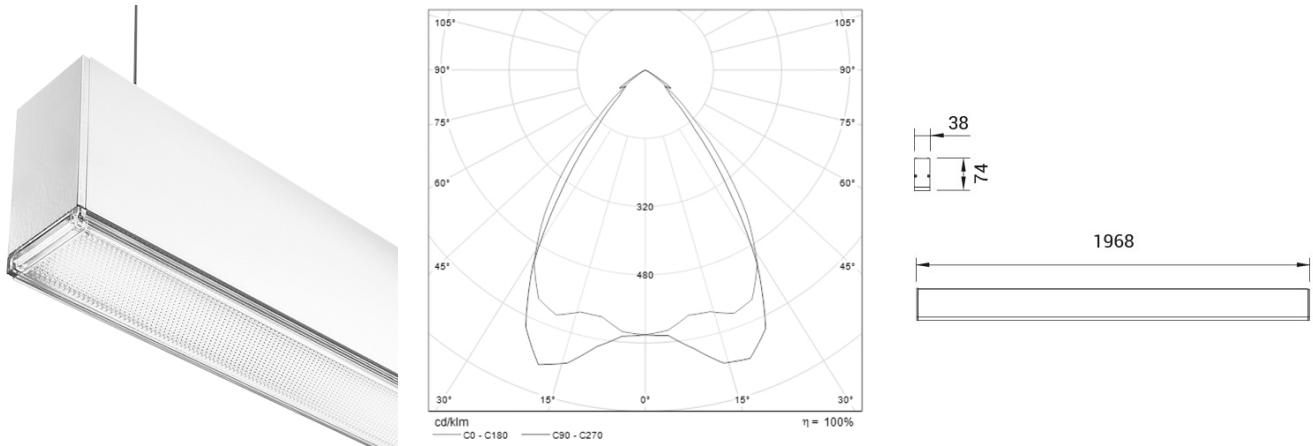

BRIGHT DPL Low Power

Low power led module. Direct emission with Diamond Prism led diffuser.

CODE		FLUX	SIZE	CERTIFICATIONS
80DPL42K3	42W 3000K	4062lm	1968mm	  

Optics

Diffuser with Diamond Prism Technology UGR<19 for environments with display screen equipment.
LIC (Lateral indirect Control) technology for partially indirect emission.